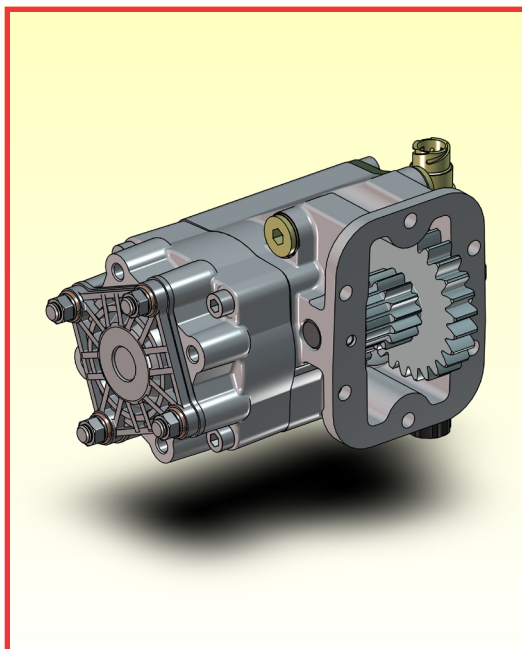

## NEW SIDE PTO CODE 42AH1 FOR NEW AUTOMATIC GEARBOXES AISIN A460 - A860E

PZB presents the new 6-hole hotshift PTO, model **42AH1**, for the new automatic gearboxes AISIN A460 - A860E.

For more details, please contact our sales department or refer to our WebPTO program ("Main Archives" menu, "PTO" section).

### TECHNICAL SPECIFICATIONS PTO CODE 42AH1

Torque (Nm):	270
Output ratio:	1.116
Rotation:	engine
Shift type:	electrical-hydraulic (12V or 24V)
To be additionally required:	mounting kit code 205C7480000
On request:	wiring kit code 205E8170000