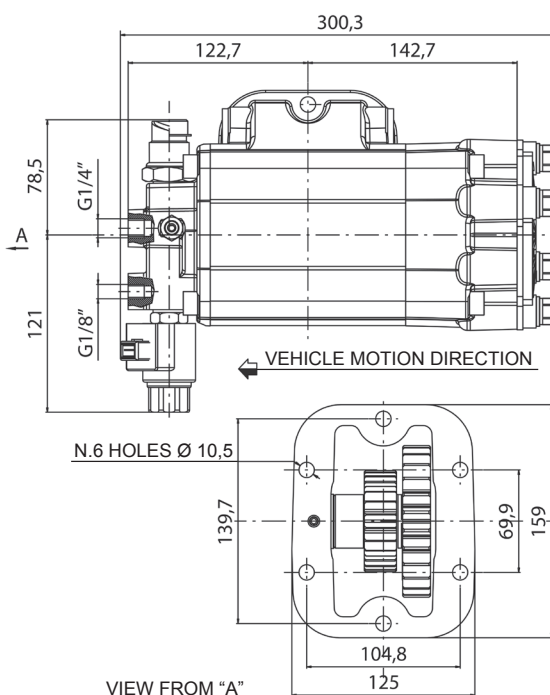

## NEW SIDE PTO CODE 42AH1 FOR NEW AUTOMATIC GEARBOXES AISIN A460 - A860E

PZB presents the new 6-hole hotshift PTO, model **42AH1**, for the new automatic gearboxes AISIN A460 - A860E.

For more details, please contact our sales department or refer to our WebPTO program ("Main Archives" menu, "PTO" section).

### TECHNICAL SPECIFICATIONS PTO CODE 42AH1

Torque (Nm):	270
Output ratio:	1.116
Rotation:	engine
Shift type:	electrical-hydraulic (12V or 24V)
To be additionally required:	mounting kit code 205C7480000
On request:	wiring kit code 205E8170000