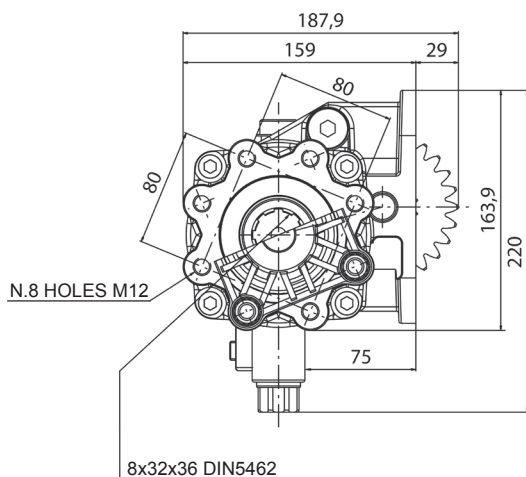

## NEW SIDE PTO CODE 42AH1 FOR NEW AUTOMATIC GEARBOXES AISIN A460 - A860E

PZB presents the new 6-hole hotshift PTO, model **42AH1**, for the new automatic gearboxes AISIN A460 - A860E.

For more details, please contact our sales department or refer to our WebPTO program ("Main Archives" menu, "PTO" section).

### TECHNICAL SPECIFICATIONS PTO CODE 42AH1

Torque (Nm):	270
Output ratio:	1.116
Rotation:	engine
Shift type:	electrical-hydraulic (12V or 24V)
To be additionally required:	mounting kit code 205C7480000
On request:	wiring kit code 205E8170000