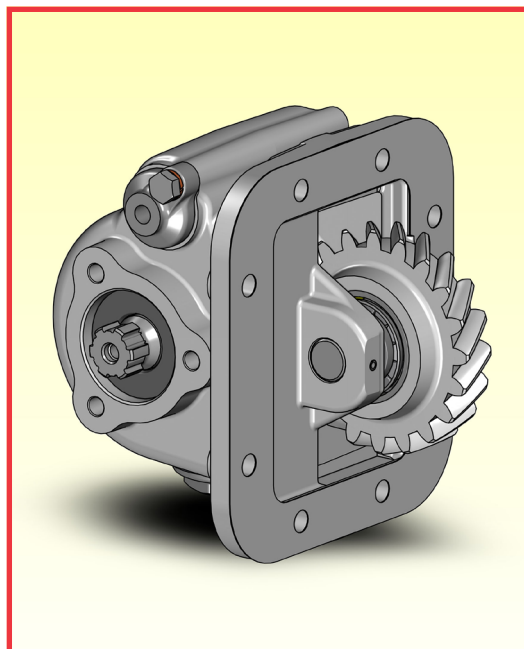

## NEW SIDE PTO CODE 4282K FOR NEW HYUNDAI KH 10-6 GEARBOX

PZB presents the new side PTO code **4282K** for the new HYUNDAI KH 10-6 gearbox.

For more details, please contact our sales department or refer to our WebPTO program ("Main Archives" menu, "PTO" section).

### TECHNICAL SPECIFICATIONS PTO CODE 4282K

Torque (Nm):	250
Output ratio:	1.089
Rotation:	opposite engine
Shift type:	pneumatic 1/8" GAS
To be additionally required:	mounting kit code 205C0980000
On request:	Merit switch kit code 205E8180000 wiring kit code 205E4820000