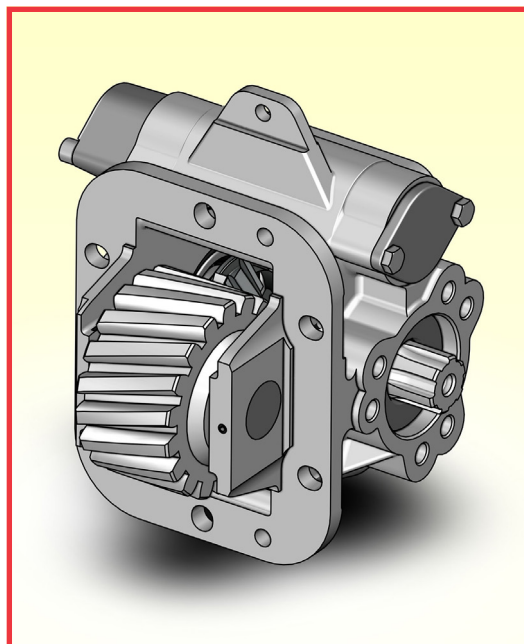

## NEW SIDE PTO CODE 4279W FOR NEW WANIER 6G120/6,012 GEARBOX

PZB presents the new side PTO code **4279W** for the new WANIER 6G120/6,012 gearbox.

For more details, please contact our sales department or refer to our WebPTO program ("Main Archives" menu, "PTO" section).

TECHNICAL SPECIFICATIONS PTO CODE 4279W	
Torque (Nm):	270
Output ratio:	1.016
Rotation:	opposite engine
Shift type:	- pneumatic 1/8" GAS - mechanical - vacuum
To be additionally required:	mounting kit code 205C8880000
On request:	- single-acting vacuum control kit code 205H6250000 - 12 V electric kit for vacuum control code 299E6160000 - 24 V electric kit for vacuum control code 299E6170000