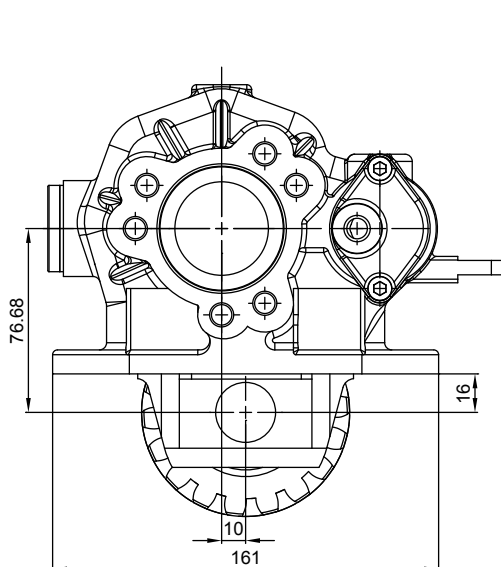

## NEW SIDE PTO CODE 4279W FOR NEW WANIER 6G120/6,012 GEARBOX

PZB presents the new side PTO code **4279W** for the new WANIER 6G120/6,012 gearbox.

For more details, please contact our sales department or refer to our WebPTO program ("Main Archives" menu, "PTO" section).

TECHNICAL SPECIFICATIONS PTO CODE 4279W	
Torque (Nm):	270
Output ratio:	1.016
Rotation:	opposite engine
Shift type:	- pneumatic 1/8" GAS - mechanical - vacuum
To be additionally required:	mounting kit code 205C8880000
On request:	- single-acting vacuum control kit code 205H6250000 - 12 V electric kit for vacuum control code 299E6160000 - 24 V electric kit for vacuum control code 299E6170000