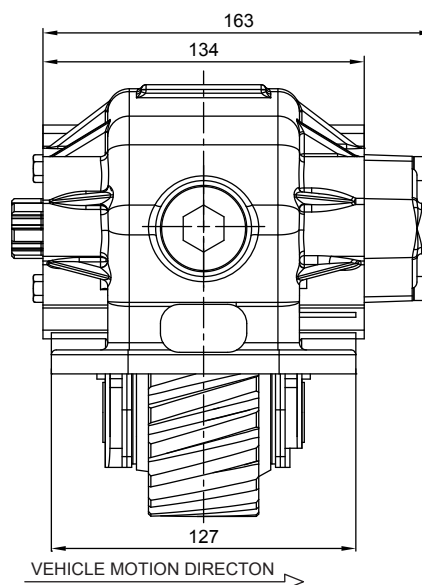

## NEW SIDE PTO CODE 4279W FOR NEW WANIER 6G120/6,012 GEARBOX

PZB presents the new side PTO code **4279W** for the new WANIER 6G120/6,012 gearbox.

For more details, please contact our sales department or refer to our WebPTO program ("Main Archives" menu, "PTO" section).

TECHNICAL SPECIFICATIONS PTO CODE 4279W	
Torque (Nm):	270
Output ratio:	1.016
Rotation:	opposite engine
Shift type:	- pneumatic 1/8" GAS - mechanical - vacuum
To be additionally required:	mounting kit code 205C8880000
On request:	- single-acting vacuum control kit code 205H6250000 - 12 V electric kit for vacuum control code 299E6160000 - 24 V electric kit for vacuum control code 299E6170000