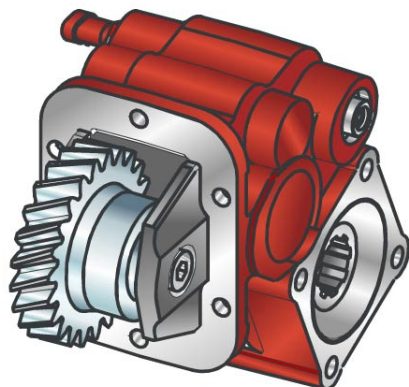

#PTO LAT. L. D. IVECO 2845.6-2855.6

Outlet version
 Available option
 Control option
 Model
 PTO

	Output 1		Number of teeth	25
Torque (Nm)	215		Module	3,46
Int. ratio	2,012		Replace	
Number of axles	3		Replaced by	

Command type

Electric
 Hydraulic
 Mechanical
 Fixed engagement
 Pneumatic
 Vacuum system