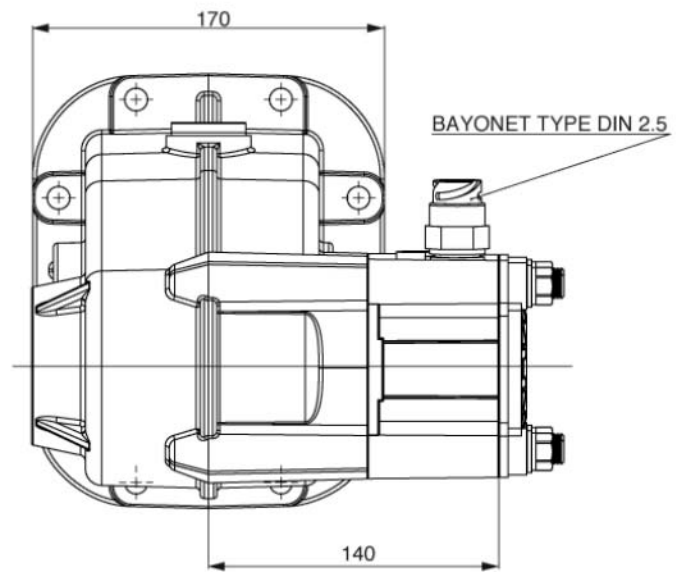

PTO
PTO

PTO / Series BF

42831	XX	Y	ZZZ
			Outlet version
			Available option
			Control option

PTO

42831

PTO

	Output 1	
Torque (Nm)	500	
Int. ratio	1,9	

VEHICLE MOTION DIRECTION