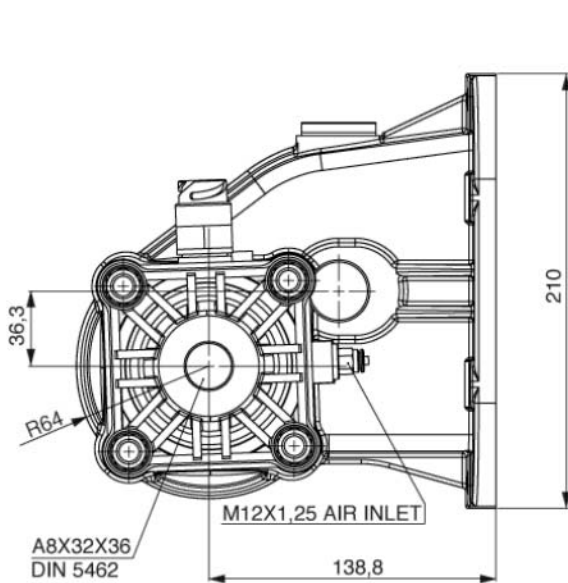

PTO
PTO

PTO / Series BF

42831	XX	Y	ZZZ
			Outlet version
			Available option
			Control option

PTO

42831

PTO

	Output 1	
Torque (Nm)	500	
Int. ratio	1,9	

VEHICLE MOTION DIRECTION