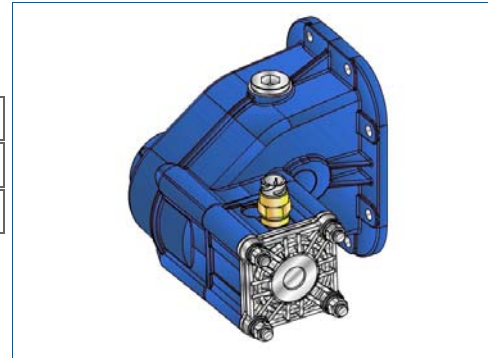

PTO
PTO

PTO / Series BF

42831	XX	Y	ZZZ
			Outlet version
			Available option
			Control option

PTO

42831

PTO

	Output 1	
Torque (Nm)	500	
Int. ratio	1,9	

VEHICLE MOTION DIRECTION